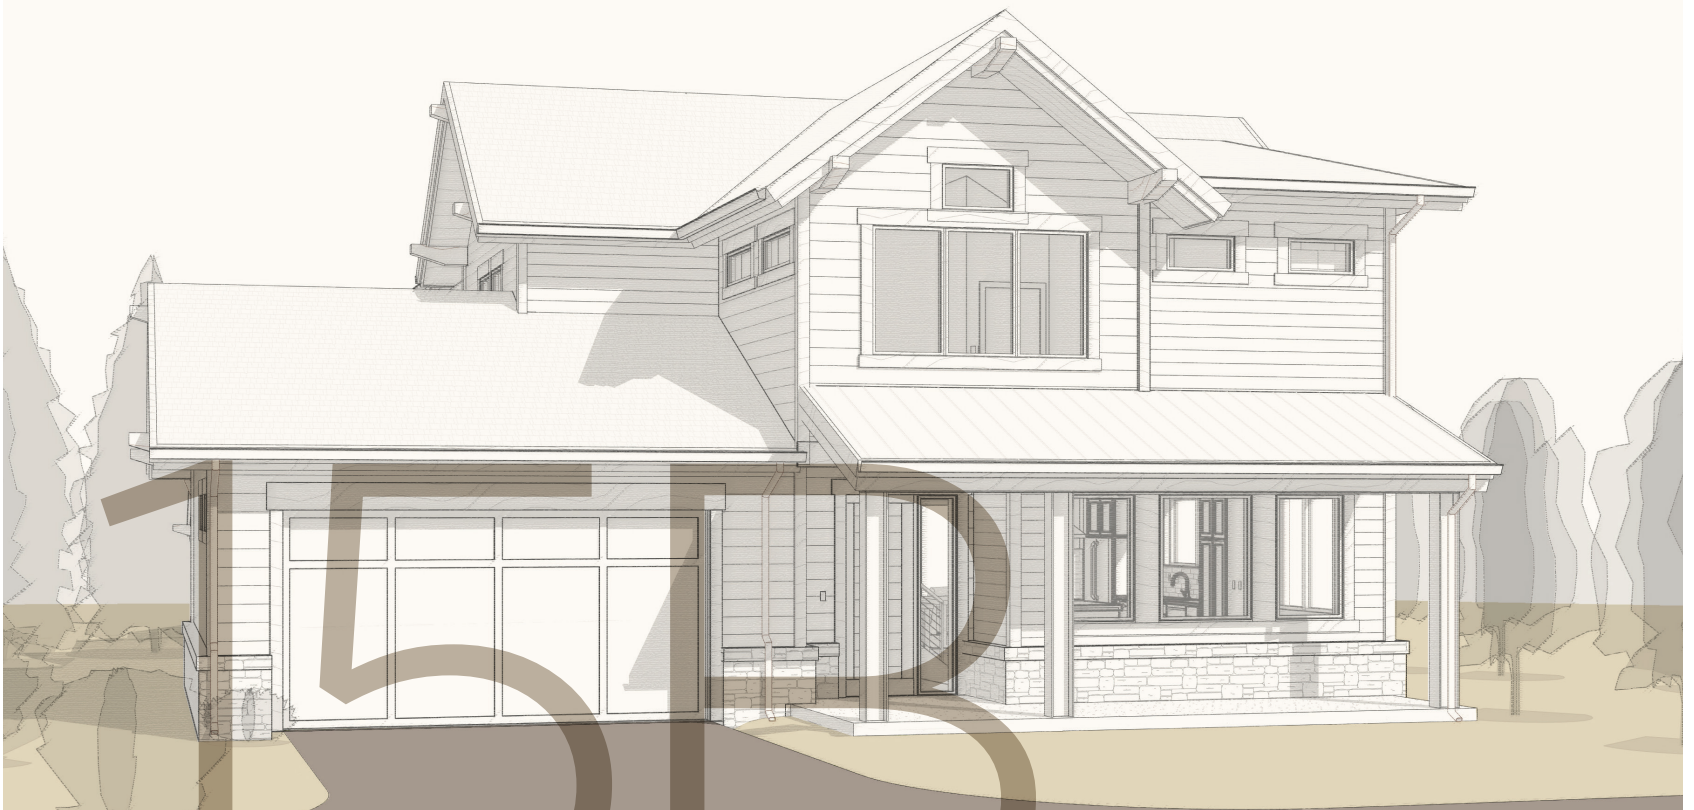

THE
SHORES
BRECKENRIDGE

77 Red Quill Lane

SINGLE FAMILY RESIDENCE

2,757 SQFT. / \$1,295,000

3 Bedroom + Den, 3.5 Baths

New Construction Single Family Home, Access To The Blue River And Colorado Trail

MAIN LEVEL

DETAILS

MLS: S1005448
 Year Built: 2018
 Parking: 2-Car Garage
 Heat: Natural Gas, Radiant
 Views: Blue River, Tenmile Mountain Range, Breckenridge Ski Resort
 Assoc. Dues: \$275/month
 Common Area Maintenance, Trash Pickup, Snow Removal