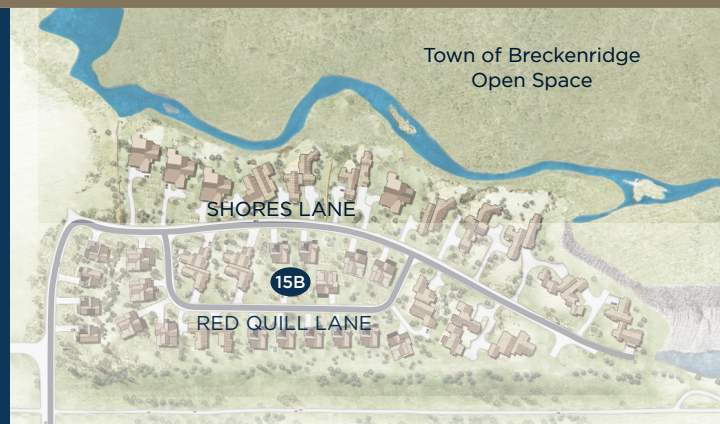

MAIN LEVEL

UPPER LEVEL

All features, dimensions, drawings, conceptual renderings, plans and specifications are subject to change without notice, and Developer expressly reserves the right to modify, revise or withdraw any or all of the same in its sole discretion. Pictures and renderings are Artist Representations and are not necessarily an accurate depiction. All improvements, design and construction, are subject to first obtaining appropriate permits and approvals. All prices are subject to change without notice.

DETAILS

MLS: S1005448
Year Built: 2018
Parking: 2-Car Garage
Heat: Natural Gas, Radiant
Views: Blue River, Tenmile Mountain Range, Breckenridge Ski Resort
Assoc. Dues: $275/month
Common Area Maintenance, Trash Pickup, Snow Removal