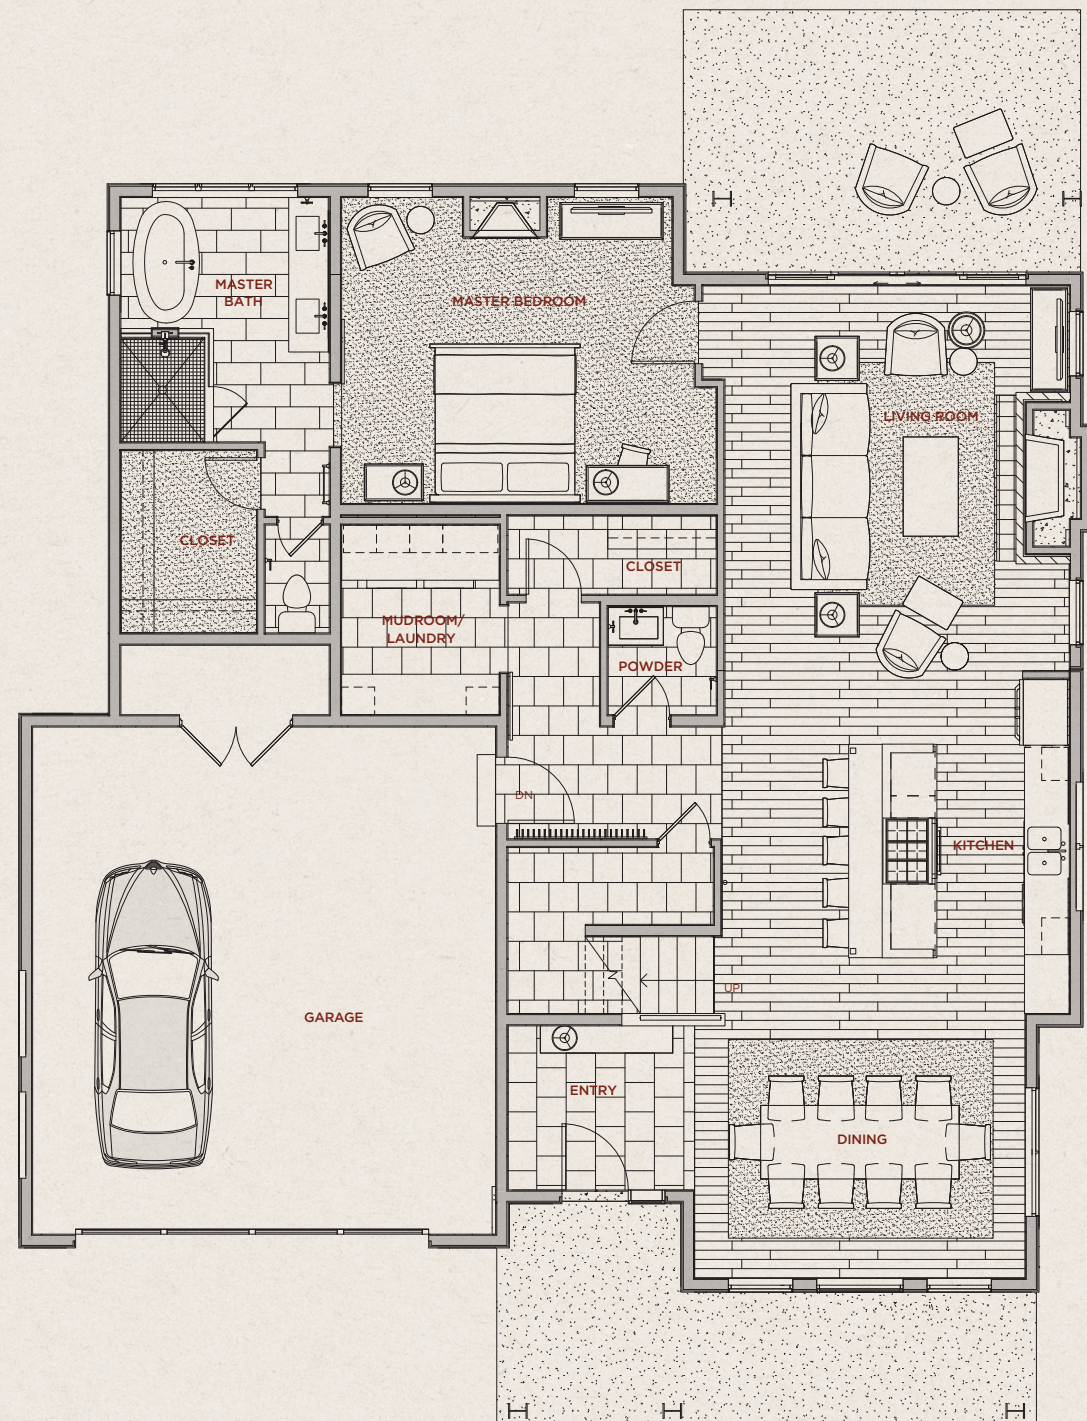

THE
SHORES
BRECKENRIDGE

77 Red Quill Lane

SINGLE FAMILY RESIDENCE

2,757 SQFT. / \$1,295,000

3 Bedroom + Den, 3.5 Baths

New Construction Single Family Home, Access To The Blue River And Colorado Trail

MAIN LEVEL

DETAILS

MLS: S1005448
 Year Built: 2018
 Parking: 2-Car Garage
 Heat: Natural Gas, Radiant
 Views: Blue River, Tenmile Mountain Range, Breckenridge Ski Resort
 Assoc. Dues: \$275/month
 Common Area Maintenance, Trash Pickup, Snow Removal

INTERIOR HIGHLIGHTS AND FINISHES:

- Spacious open floor plan
- Gas fireplace with stone surround in Great Room and Master Bedroom
- Engineered wood floors in Entry, Kitchen, Dining and Great Room
- Vaulted ceilings and large windows allowing natural light to fill the interior spaces including vaulted ceilings in the Great Room and select bedrooms
- Ample storage and closets including an Owner's storage closet
- Built-in bench and cubbies in Mud Room