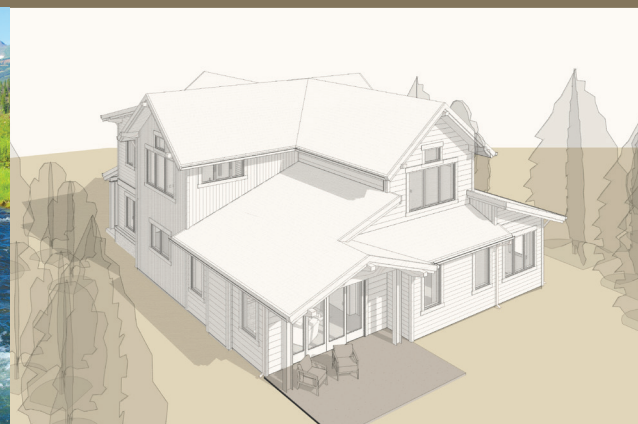

THE
SHORES
BRECKENRIDGE

77 Red Quill Lane

SINGLE FAMILY RESIDENCE

2,757 SQFT. / \$1,295,000

3 Bedroom + Den, 3.5 Baths

New Construction Single Family Home, Access To The Blue River And Colorado Trail

MAIN LEVEL

DETAILS

MLS: S1005448
 Year Built: 2018
 Parking: 2-Car Garage
 Heat: Natural Gas, Radiant
 Views: Blue River, Tenmile Mountain Range, Breckenridge Ski Resort
 Assoc. Dues: \$275/month
 Common Area Maintenance, Trash Pickup, Snow Removal