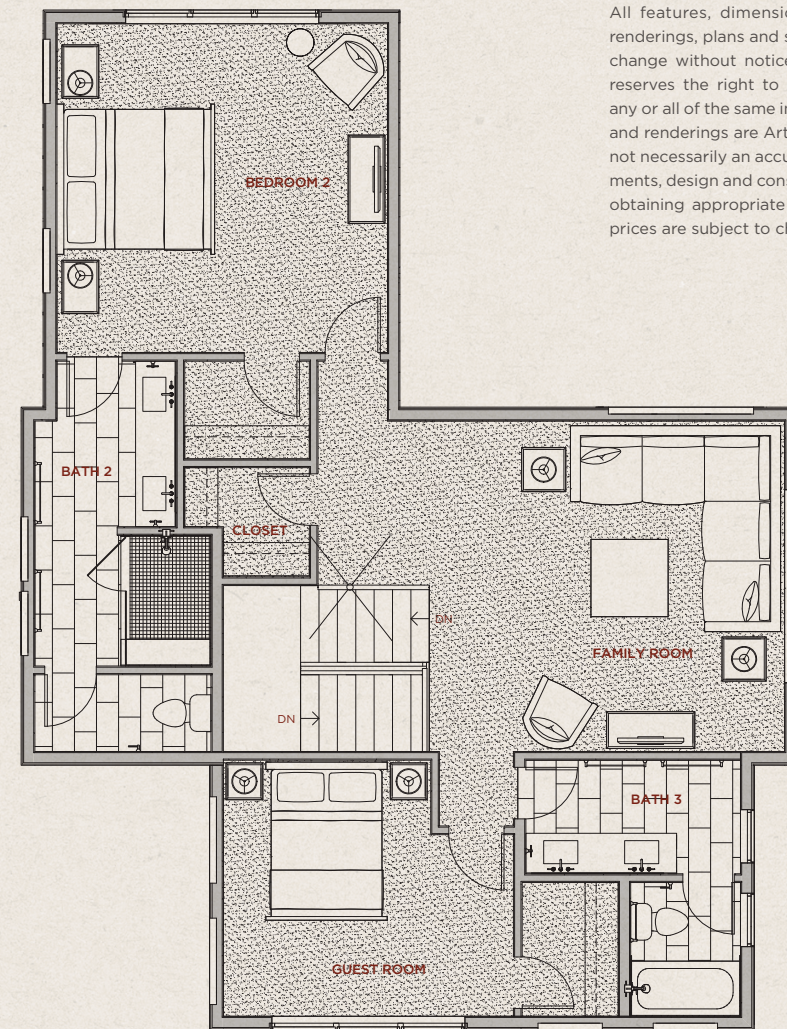

UPPER LEVEL

All features, dimensions, drawings, conceptual renderings, plans and specifications are subject to change without notice, and Developer expressly reserves the right to modify, revise or withdraw any or all of the same in its sole discretion. Pictures and renderings are Artist Representations and are not necessarily an accurate depiction. All improvements, design and construction, are subject to first obtaining appropriate permits and approvals. All prices are subject to change without notice.

DETAILS

MLS: S1005448
Year Built: 2018
Parking: 2-Car Garage
Heat: Natural Gas, Radiant
Views: Blue River, Tenmile Mountain Range, Breckenridge Ski Resort
Assoc. Dues: $275/month
Common Area Maintenance, Trash Pickup, Snow Removal