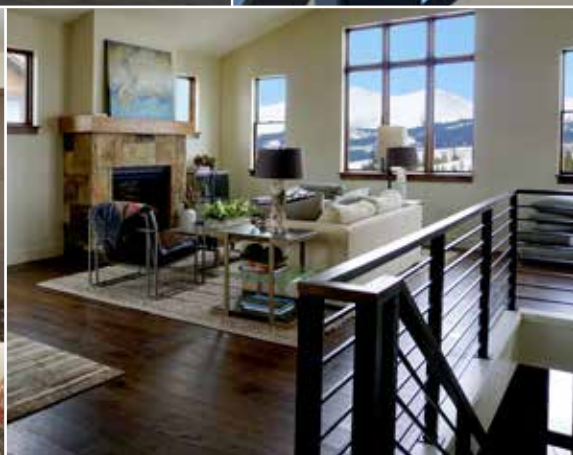

- MARGARET SELZER, RIVER+LIME
Interior Designer for The Shores at Breckenridge

"The goal for the interior finish and floor plans of The Shores was to offer a modern approach on the traditional mountain design."

Margaret Selzer

Gourmet kitchen with stainless steel Bosch appliances

Great room with vaulted ceilings, gas fireplace, and large windows

"An open active space encourages gathering in the kitchen, living and dining areas, where a large kitchen island becomes the heart; providing ample room for seating and entertaining."

"The contemporary lines of plumbing fixtures and lighting contrast natural materials such as wood, stone and metal, to create both a warm and refined experience."

MOUNTAIN MODERN DESIGN

“Every aspect of these custom home quality finishes showcase the thoughtful design and attention to detail normally reserved for the most exclusive properties.”

Five-piece master bathroom with soaking tub

Spacious master bedroom suite with gas fireplace

THE SHORES

BRECKENRIDGE'S
RIVERFRONT
COMMUNITY.™

WWW.SHORESBRECKENRIDGE.COM/LOCAL