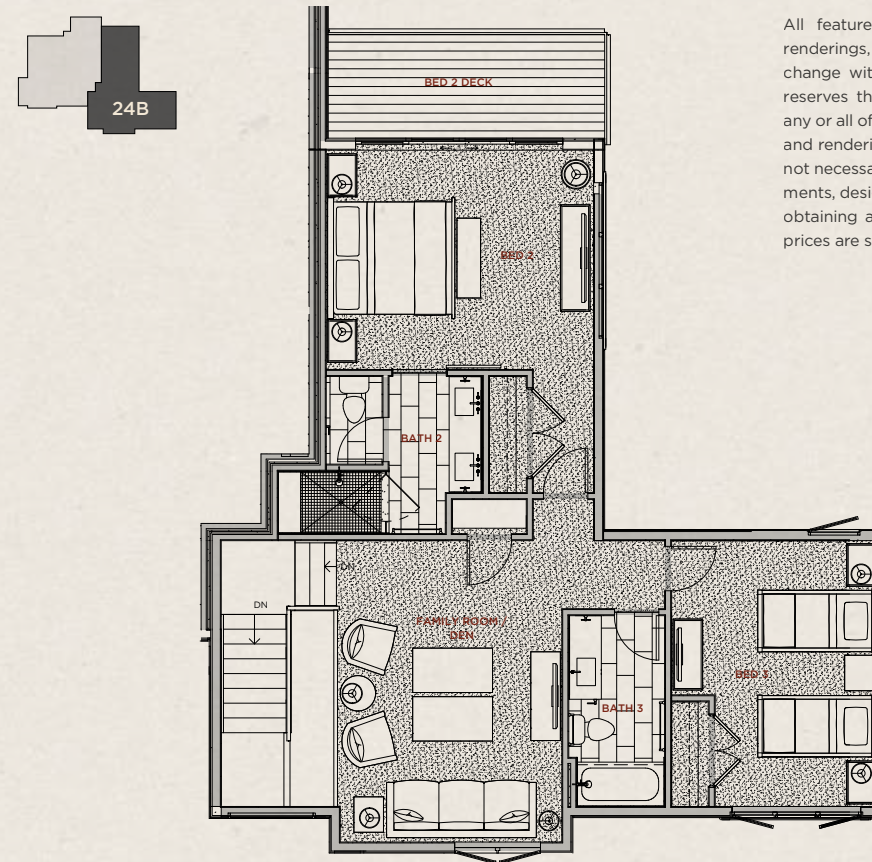

UPPER LEVEL

All features, dimensions, drawings, conceptual renderings, plans and specifications are subject to change without notice, and Developer expressly reserves the right to modify, revise or withdraw any or all of the same in its sole discretion. Pictures and renderings are Artist Representations and are not necessarily an accurate depiction. All improvements, design and construction, are subject to first obtaining appropriate permits and approvals. All prices are subject to change without notice.