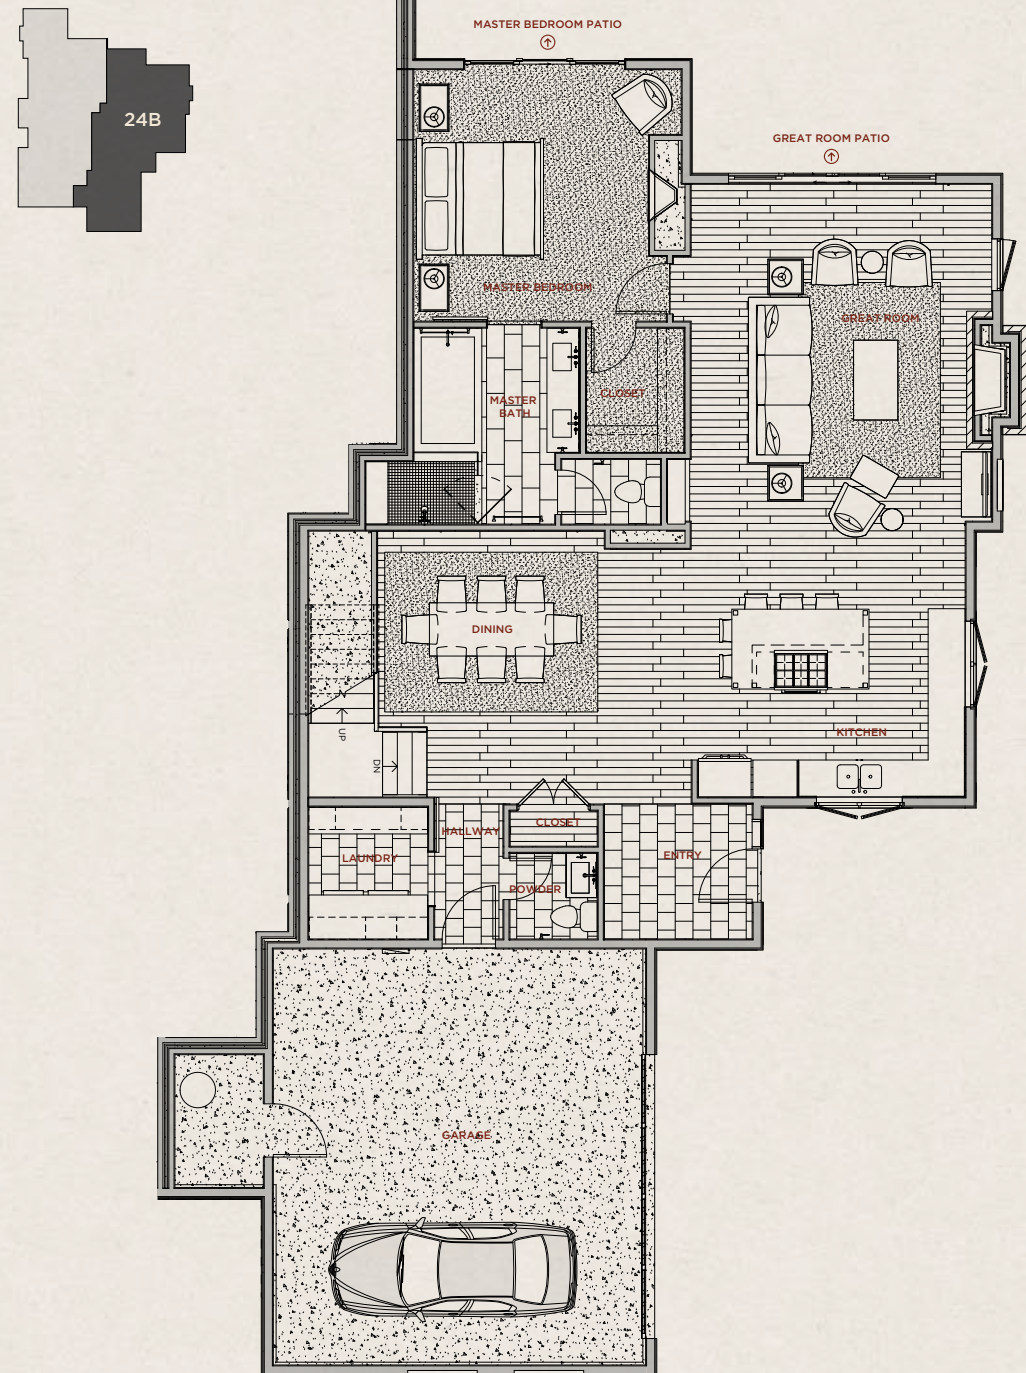

# 175 Shores Lane

**PAIRED RESIDENCE**

2,416 SQFT. / \$1,675,000

3 Bedroom + Den, 3.5 Baths

New Construction Paired Residence, Access To The Blue River And Colorado Trail

# MAIN LEVEL

**INTERIOR HIGHLIGHTS AND FINISHES:**

- Spacious open floor plan
- Gas fireplace with stone surround in Great Room and Master Bedroom
- Engineered wood floors in Entry, Kitchen, Dining and Great Room
- Vaulted ceilings and large windows in the Great Room and select bedrooms
- Great Room and Master Bedroom each face the river and have an outdoor patio
- Upper level Junior Master Suite includes a private balcony overlooking the river
- Built-in bench and cubbies in Mud Room