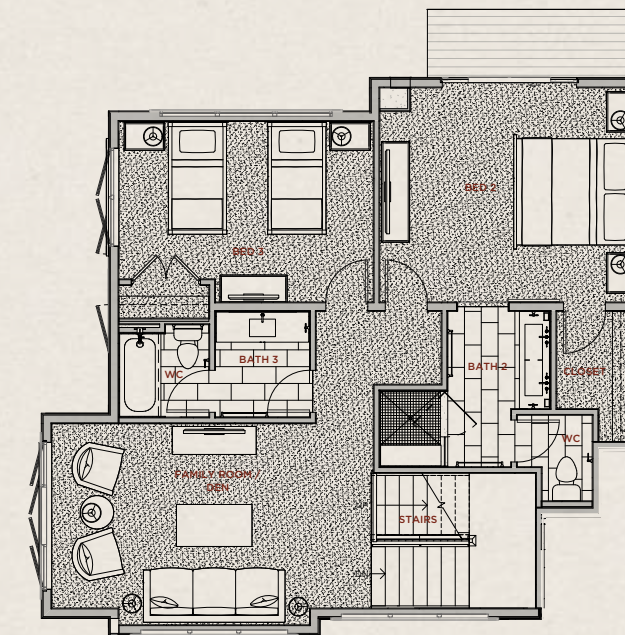

UPPER LEVEL

All features, dimensions, drawings, conceptual renderings, plans and specifications are subject to change without notice, and Developer expressly reserves the right to modify, revise or withdraw any or all of the same in its sole discretion. Pictures and renderings are Artist Representations and are not necessarily an accurate depiction. All improvements, design and construction, are subject to first obtaining appropriate permits and approvals. All prices are subject to change without notice.