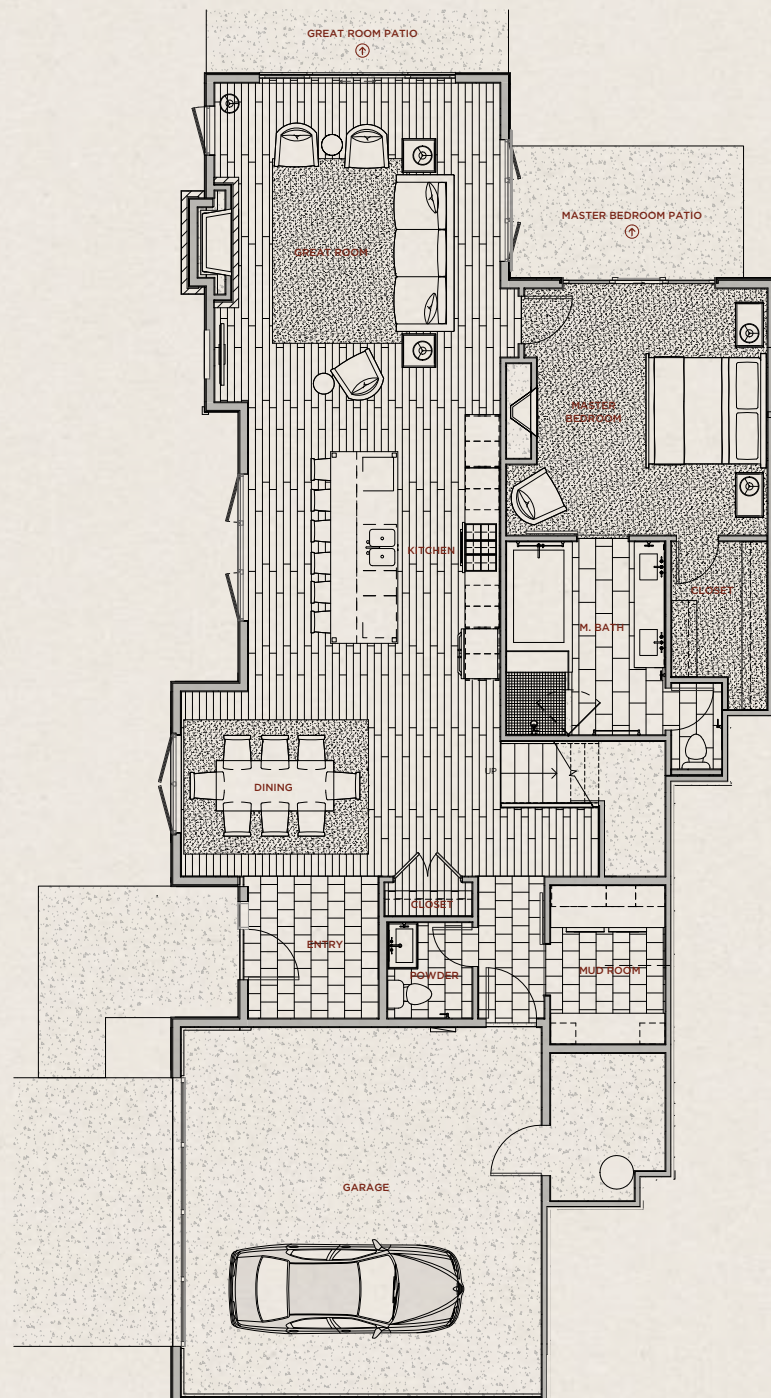

THE  
**SHORES**  
BRECKENRIDGE

235 Shores Lane

PAIRED RESIDENCE

2,478 SQFT. / \$1,695,000

3 Bedroom + Den, 3.5 Baths

New Construction Paired Residence, Access To The Blue River And Colorado Trail

# MAIN LEVEL