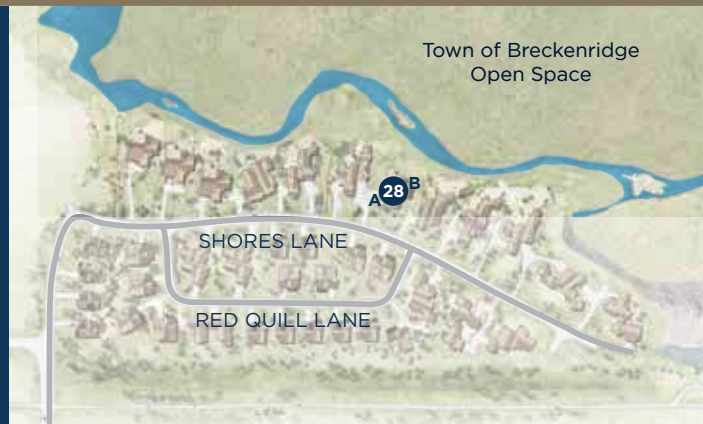

DETAILS

- MLS: S1006693
- Year Built: 2018
- Parking: 2-Car Garage
- Heat: Natural Gas, Radiant
- Views: Blue River, Tenmile Mountain Range, Breckenridge Ski Resort
- Assoc. Dues: $275/month
  Common Area Maintenance, Trash Pickup, Snow Removal