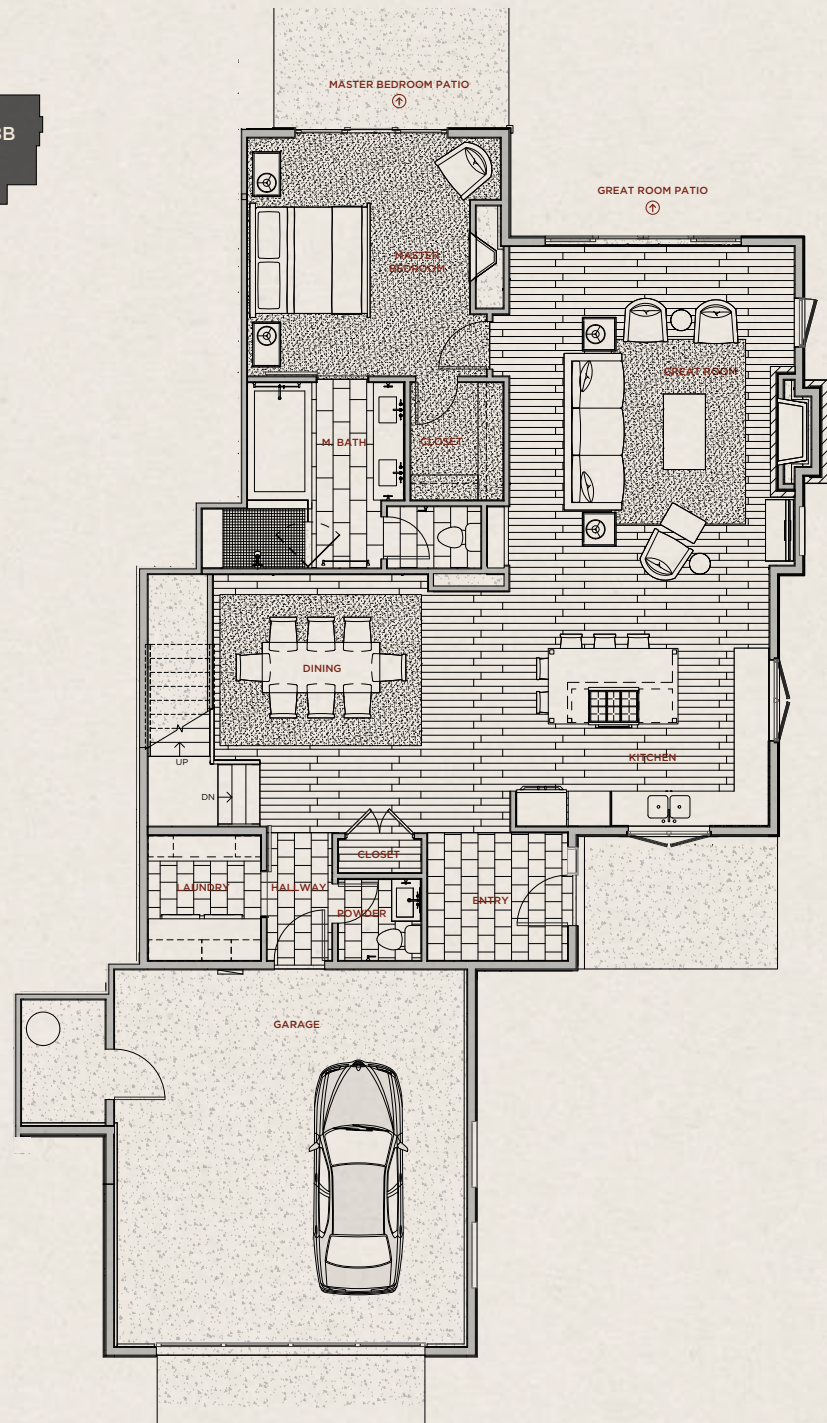

THE
SHORES
BRECKENRIDGE

247 Shores Lane

PAIRED RESIDENCE

2,416 SQFT. / \$1,725,000

3 Bedroom + Den, 3.5 Baths

New Construction Paired Residence, Access To The Blue River And Colorado Trail

MAIN LEVEL

UPPER LEVEL

DETAILS

- MLS: S1006693
- Year Built: 2018
- Parking: 2-Car Garage
- Heat: Natural Gas, Radiant
- Views: Blue River, Tenmile Mountain Range, Breckenridge Ski Resort
- Assoc. Dues: \$275/month
Common Area Maintenance, Trash Pickup, Snow Removal

INTERIOR HIGHLIGHTS AND FINISHES:

- Spacious open floor plan
- Gas fireplace with stone surround in Great Room and Master Bedroom
- Engineered wood floors in Kitchen, Dining and Great Room
- Vaulted ceilings and large windows in the Great Room and select bedrooms
- Great Room and Master Bedroom each face the river and have an outdoor patio
- Upper level Junior Master Suite includes a private balcony overlooking the river
- Built-in bench and cubbies in Mud Room