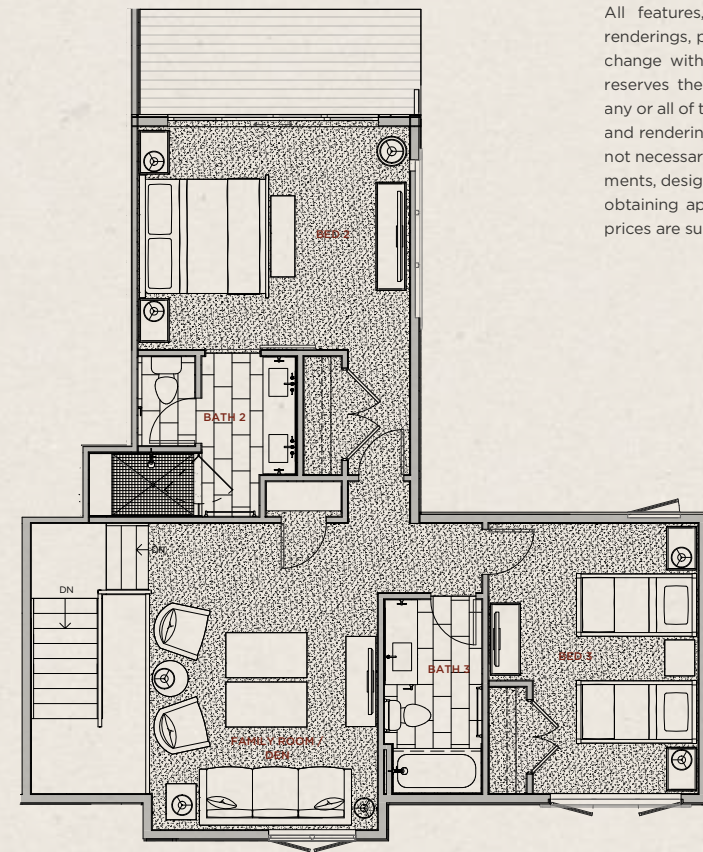

THE
SHORES
BRECKENRIDGE

247 Shores Lane

PAIRED RESIDENCE

2,416 SQFT. / \$1,725,000

3 Bedroom + Den, 3.5 Baths

New Construction Paired Residence, Access To The Blue River And Colorado Trail

MAIN LEVEL

UPPER LEVEL

DETAILS

- MLS: S1006693
- Year Built: 2018
- Parking: 2-Car Garage
- Heat: Natural Gas, Radiant
- Views: Blue River, Tenmile Mountain Range, Breckenridge Ski Resort
- Assoc. Dues: \$275/month
Common Area Maintenance, Trash Pickup, Snow Removal

INTERIOR HIGHLIGHTS AND FINISHES:

- Spacious open floor plan
- Gas fireplace with stone surround in Great Room and Master Bedroom
- Engineered wood floors in Kitchen, Dining and Great Room
- Vaulted ceilings and large windows in the Great Room and select bedrooms
- Great Room and Master Bedroom each face the river and have an outdoor patio
- Upper level Junior Master Suite includes a private balcony overlooking the river
- Built-in bench and cubbies in Mud Room