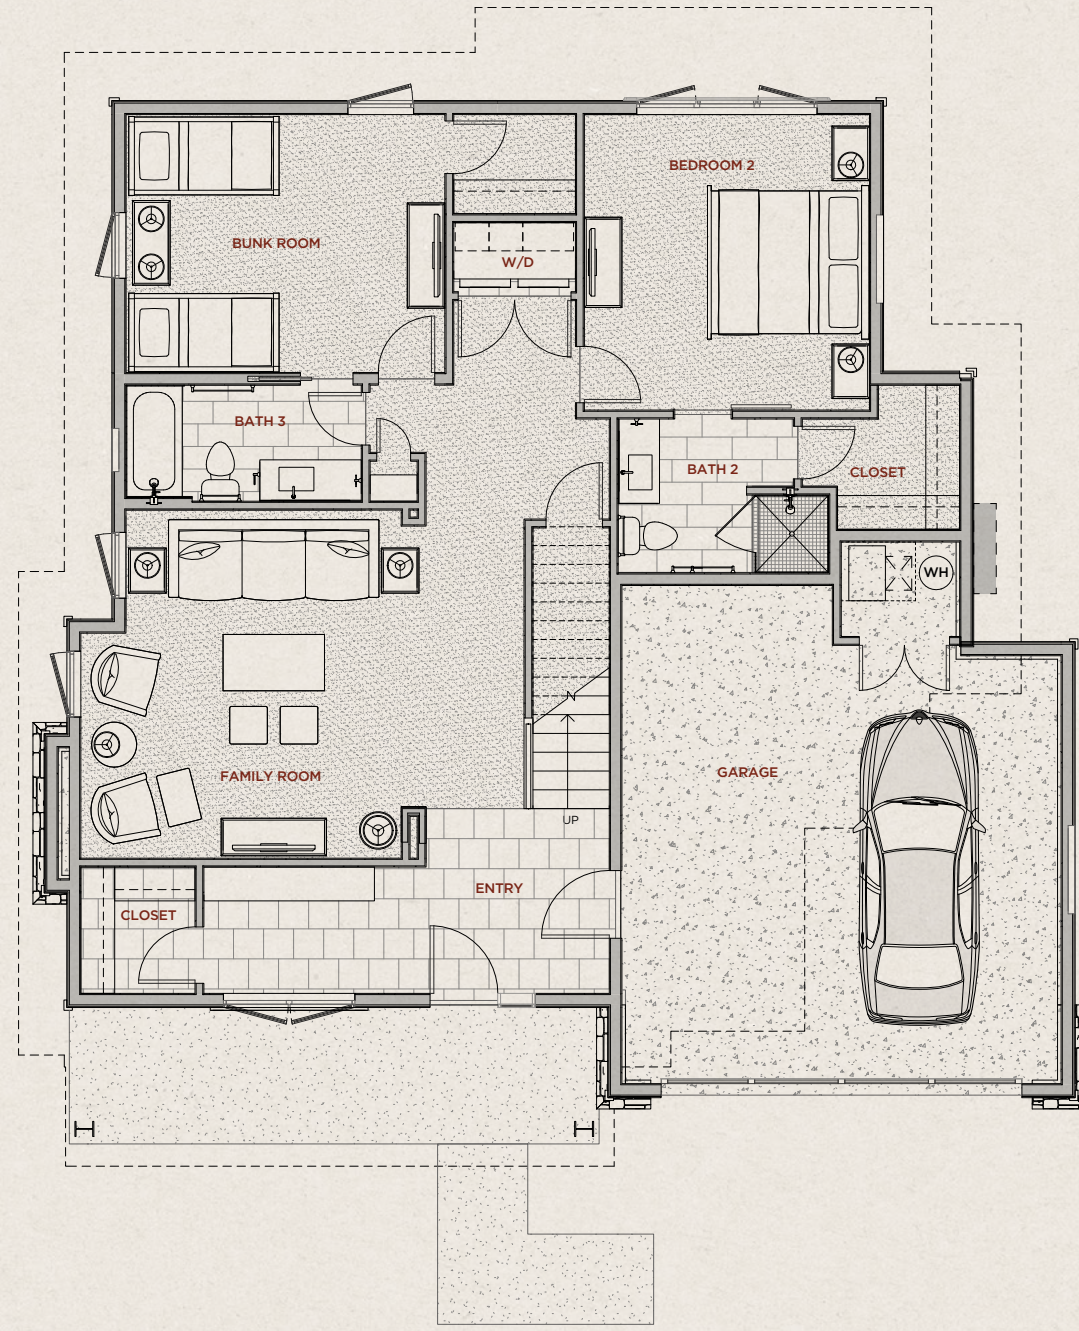

THE SHORES BRECKENRIDGE

82 Red Quill Lane SINGLE FAMILY RESIDENCE

2,570 SQFT. / \$1,225,000

3 Bedroom + Den, 3.5 Baths

INTERIOR HIGHLIGHTS AND FINISHES:

- Spacious upper-level open floor plan
- Gas fireplace with stone surround in Great Room and Master Bedroom
- Engineered hardwood floors in Kitchen, Dining and Great Room
- Vaulted ceilings and large windows provide interior spaces with an abundance of natural light
- Rooftop Deck with 270° views and optional hot tub, gas firepit and grill upgrades
- Built-in bench and cubbies in Mud Room

BATHROOMS:

- Five-piece Master Bathroom with free-standing soaking tub
- Undermount sinks with polished chrome Grohe fixtures
- Slab natural stone countertops in Master Bathroom and solid quartz surface in guest Bathrooms
- A textural blend of natural stone and porcelain tiles.

BRECKENRIDGE'S
RIVERFRONT
COMMUNITY.™

www.shoresbreckenridge.com/local

New Construction Single Family Home, Rooftop Deck, Access To The Blue River

MAIN LEVEL

UPPER LEVEL

All features, dimensions, drawings, conceptual renderings, plans and specifications are subject to change without notice, and Developer expressly reserves the right to modify, revise or withdraw any or all of the same in its sole discretion. Pictures and renderings are Artist Representations and are not necessarily an accurate depiction. All improvements, design and construction, are subject to first obtaining appropriate permits and approvals. All prices are subject to change without notice.