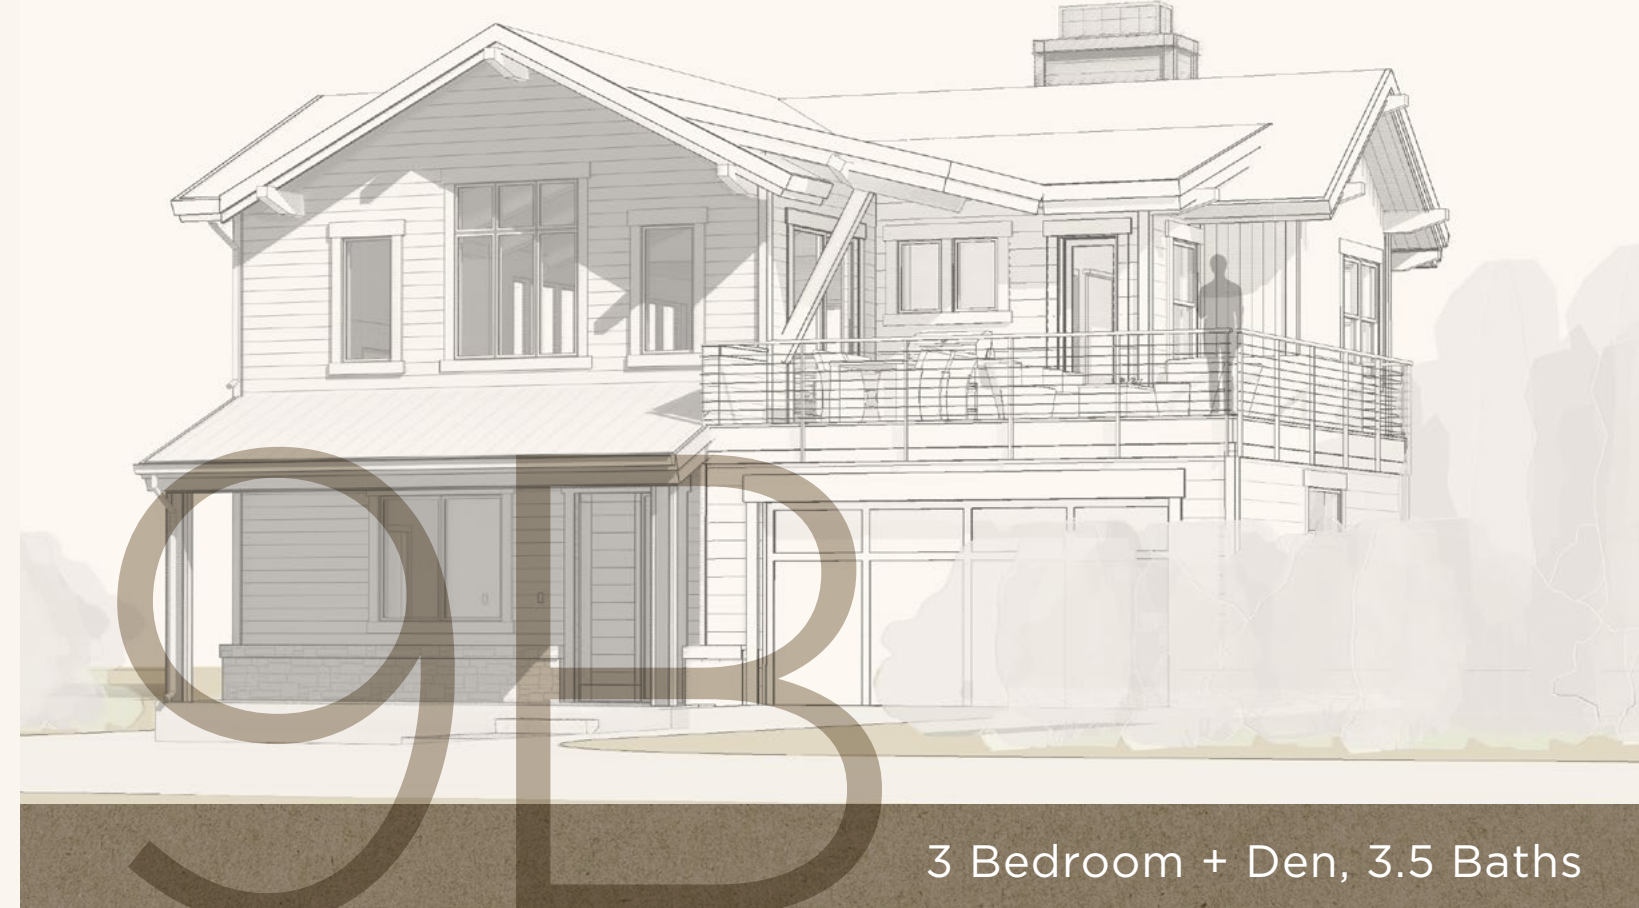

THE SHORES BRECKENRIDGE

82 Red Quill Lane SINGLE FAMILY RESIDENCE

2,570 SQFT. / \$1,225,000

3 Bedroom + Den, 3.5 Baths

INTERIOR HIGHLIGHTS AND FINISHES:

- Spacious upper-level open floor plan
- Gas fireplace with stone surround in Great Room and Master Bedroom
- Engineered hardwood floors in Kitchen, Dining and Great Room
- Vaulted ceilings and large windows provide interior spaces with an abundance of natural light
- Rooftop Deck with 270° views and optional hot tub, gas firepit and grill upgrades
- Built-in bench and cubbies in Mud Room

BATHROOMS:

- Five-piece Master Bathroom with free-standing soaking tub
- Undermount sinks with polished chrome Grohe fixtures
- Slab natural stone countertops in Master Bathroom and solid quartz surface in guest Bathrooms
- A textural blend of natural stone and porcelain tiles.

BRECKENRIDGE'S
RIVERFRONT
COMMUNITY.™

www.shoresbreckenridge.com/local

New Construction Single Family Home, Rooftop Deck, Access To The Blue River

MAIN LEVEL

UPPER LEVEL

All features, dimensions, drawings, conceptual renderings, plans and specifications are subject to change without notice, and Developer expressly reserves the right to modify, revise or withdraw any or all of the same in its sole discretion. Pictures and renderings are Artist Representations and are not necessarily an accurate depiction. All improvements, design and construction, are subject to first obtaining appropriate permits and approvals. All prices are subject to change without notice.