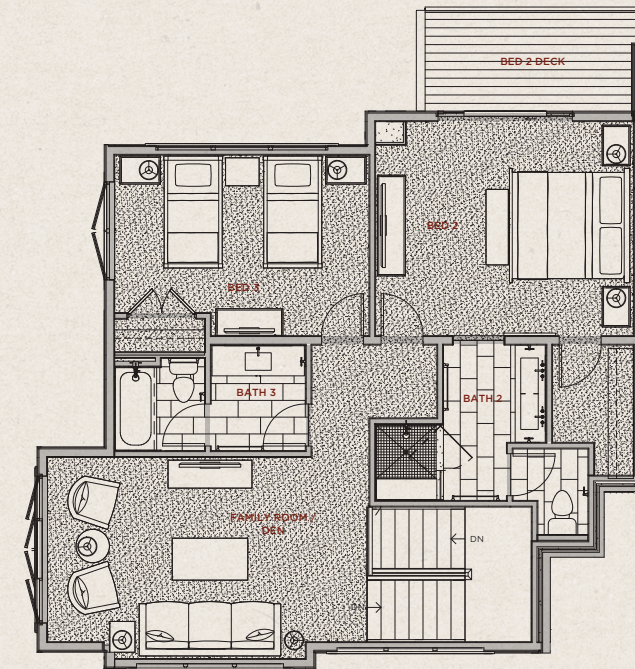

UPPER LEVEL

All features, dimensions, drawings, conceptual renderings, plans and specifications are subject to change without notice, and Developer expressly reserves the right to modify, revise or withdraw any or all of the same in its sole discretion. Pictures and renderings are Artist Representations and are not necessarily an accurate depiction. All improvements, design and construction, are subject to first obtaining appropriate permits and approvals. All prices are subject to change without notice.