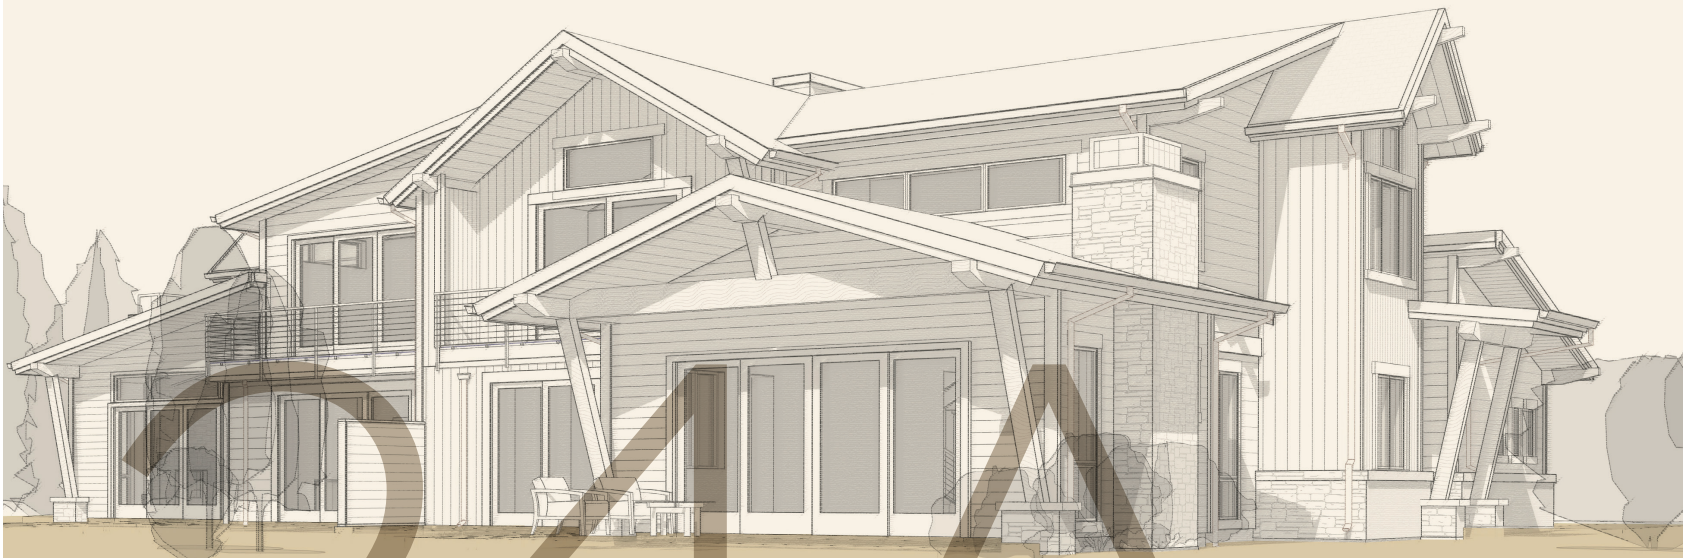

THE  
**SHORES**  
BRECKENRIDGE

163 Shores Lane

PAIRED RESIDENCE

2,478 SQFT. / \$1,650,000

3 Bedroom + Den, 3.5 Baths

New Construction Paired Residence, Access To The Blue River And Colorado Trail

## DETAILS

MLS: S1005449  
 Year Built: 2017  
 Parking: 2-Car Garage  
 Heat: Natural Gas, Radiant  
 Views: Blue River, Tenmile Mountain Range, Breckenridge Ski Resort  
 Assoc. Dues: \$275/month  
 Common Area Maintenance, Trash Pickup, Snow Removal