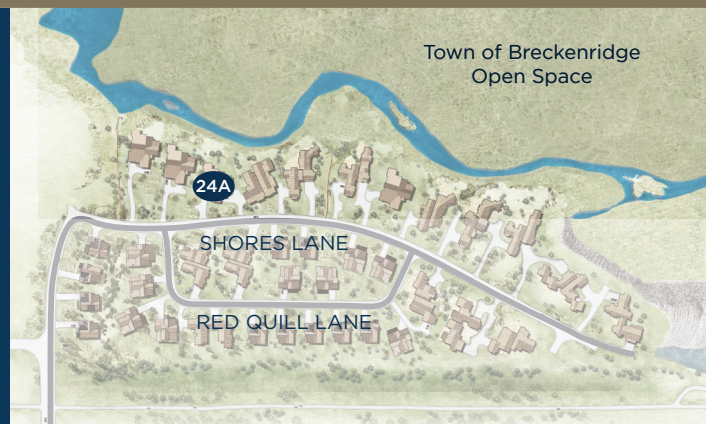

DETAILS

MLS: S1005449
Year Built: 2017
Parking: 2-Car Garage
Heat: Natural Gas, Radiant
Views: Blue River, Tenmile Mountain Range, Breckenridge Ski Resort
Assoc. Dues: $275/month
Common Area Maintenance, Trash Pickup, Snow Removal