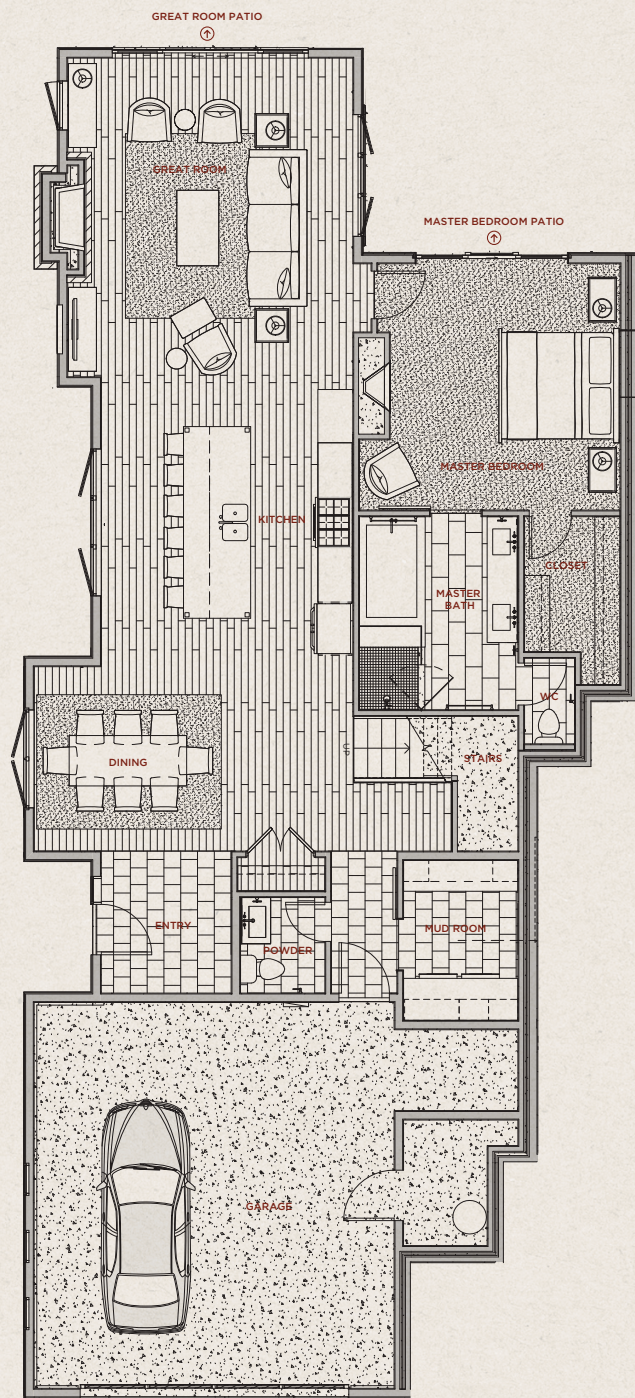

THE  
**SHORES**  
BRECKENRIDGE

163 Shores Lane

PAIRED RESIDENCE

2,478 SQFT. / \$1,650,000

3 Bedroom + Den, 3.5 Baths

New Construction Paired Residence, Access To The Blue River And Colorado Trail

# MAIN LEVEL

## DETAILS

MLS: S1005449  
 Year Built: 2017  
 Parking: 2-Car Garage  
 Heat: Natural Gas, Radiant  
 Views: Blue River, Tenmile Mountain Range, Breckenridge Ski Resort  
 Assoc. Dues: \$275/month  
 Common Area Maintenance, Trash Pickup, Snow Removal