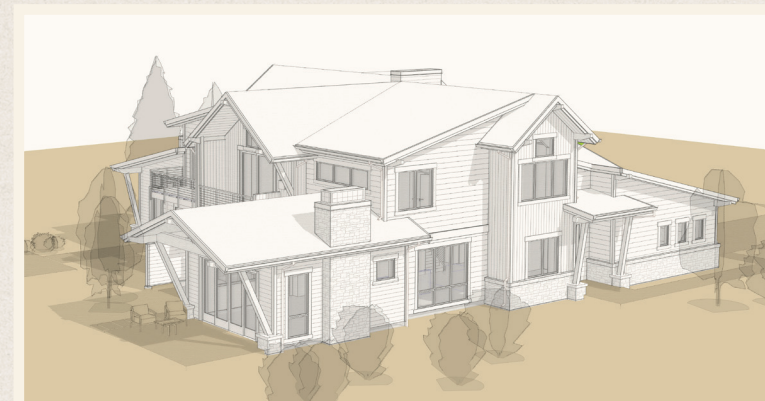

THE  
**SHORES**  
BRECKENRIDGE

163 Shores Lane

PAIRED RESIDENCE

2,478 SQFT. / \$1,650,000

3 Bedroom + Den, 3.5 Baths

New Construction Paired Residence, Access To The Blue River And Colorado Trail

## DETAILS

MLS: S1005449  
 Year Built: 2017  
 Parking: 2-Car Garage  
 Heat: Natural Gas, Radiant  
 Views: Blue River, Tenmile Mountain Range, Breckenridge Ski Resort  
 Assoc. Dues: \$275/month  
 Common Area Maintenance, Trash Pickup, Snow Removal